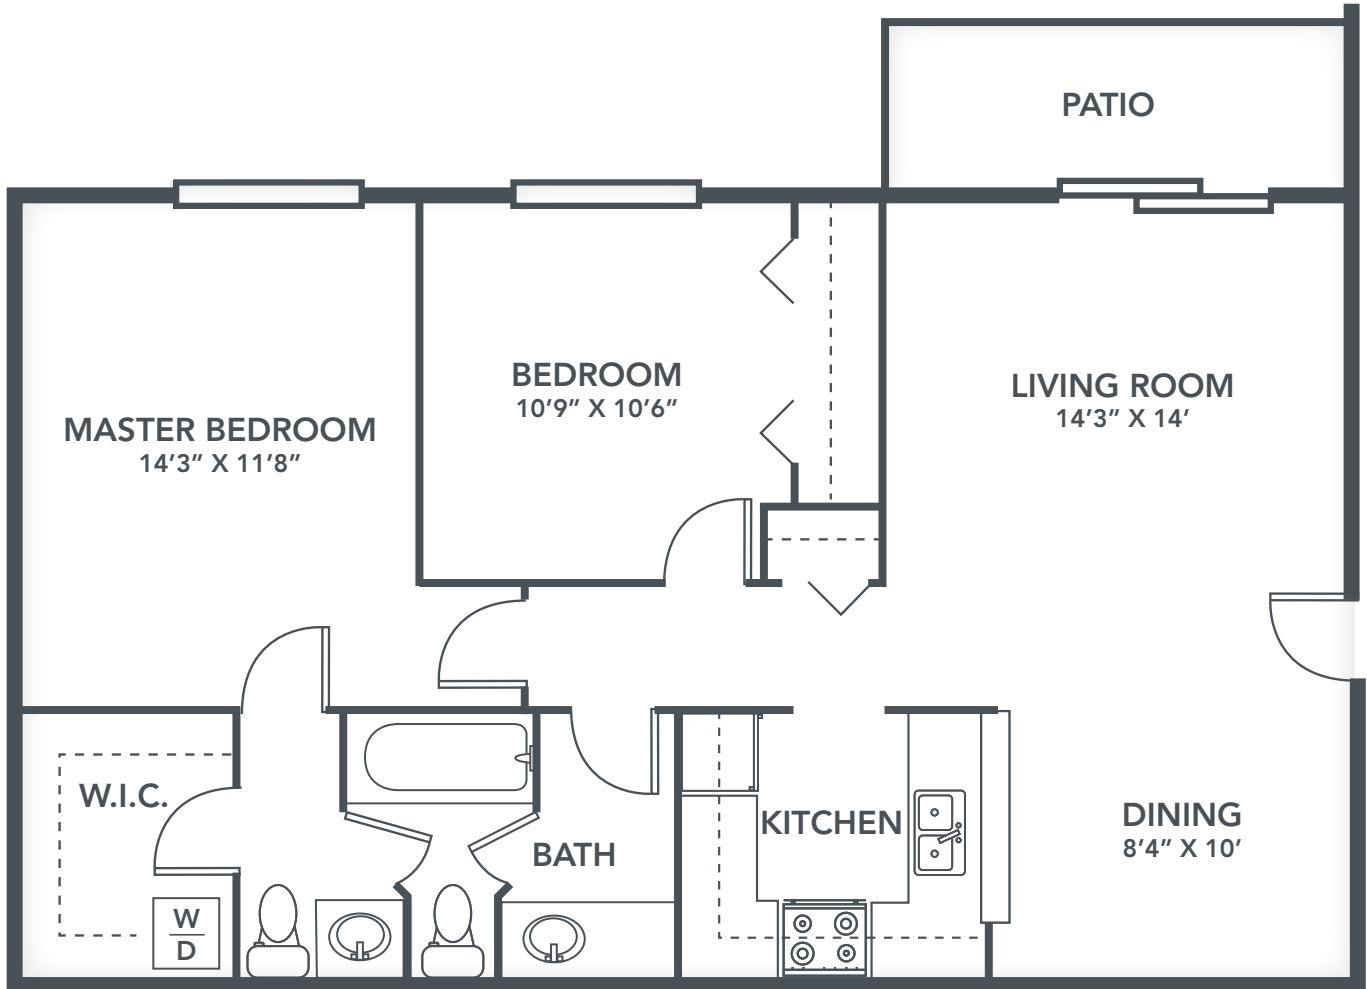

# FREDRICK

2 Bed, 1.5 Bath | 960 Sq. Ft.

Washer/Dryer and Half Bath on 3rd Floor Only – 1800 Buildings