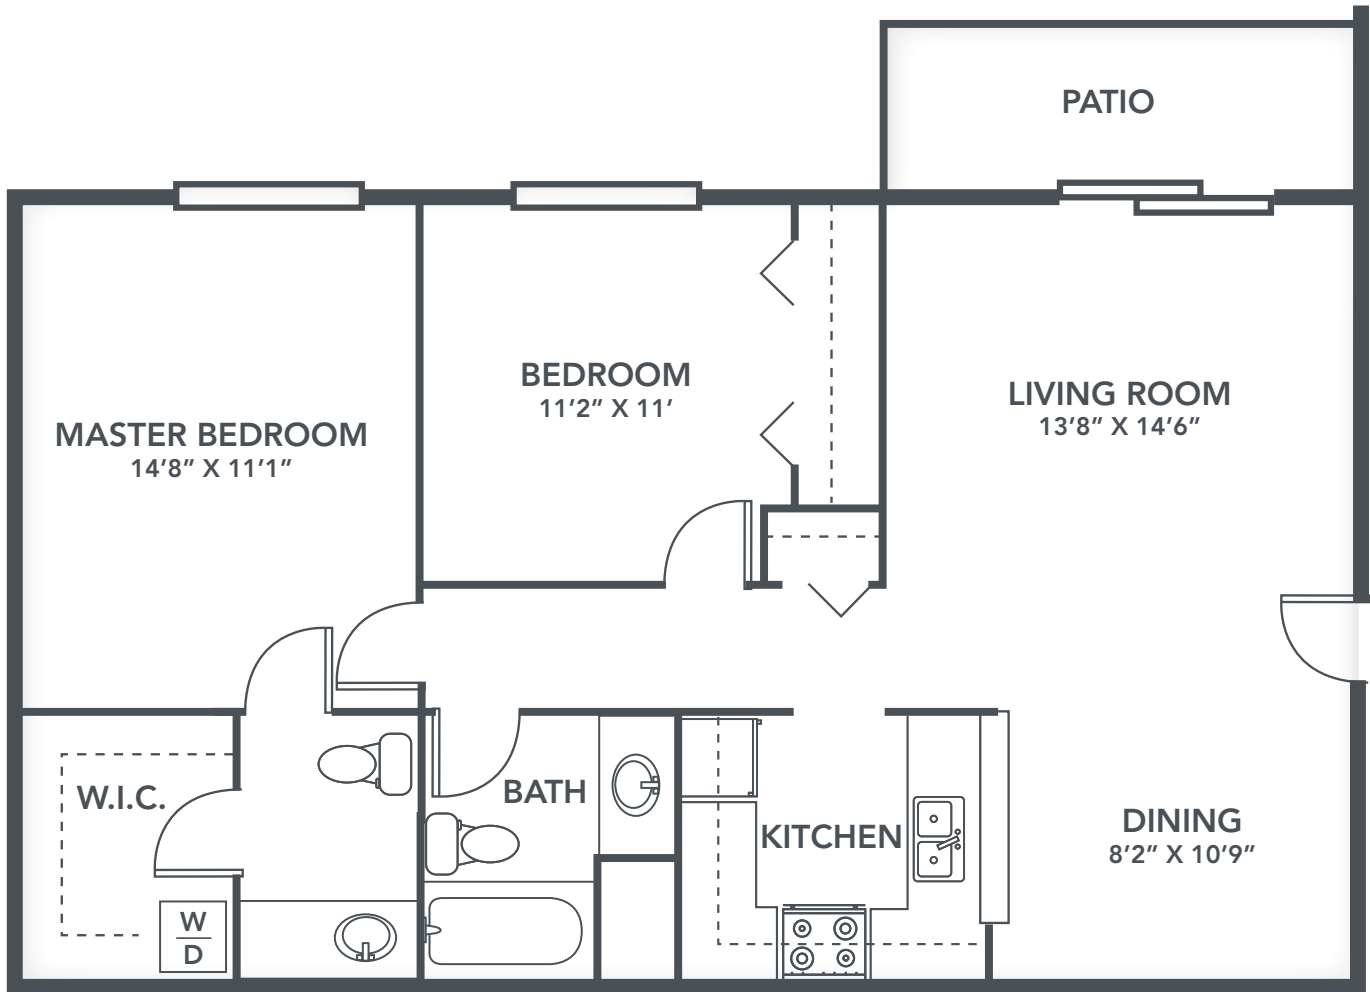

# ESSEX

2 Bed, 1.5 Bath | 960 Sq. Ft.

Washer/Dryer and Half Bath on 2nd & 3rd Floors Only – 1900 Buildings