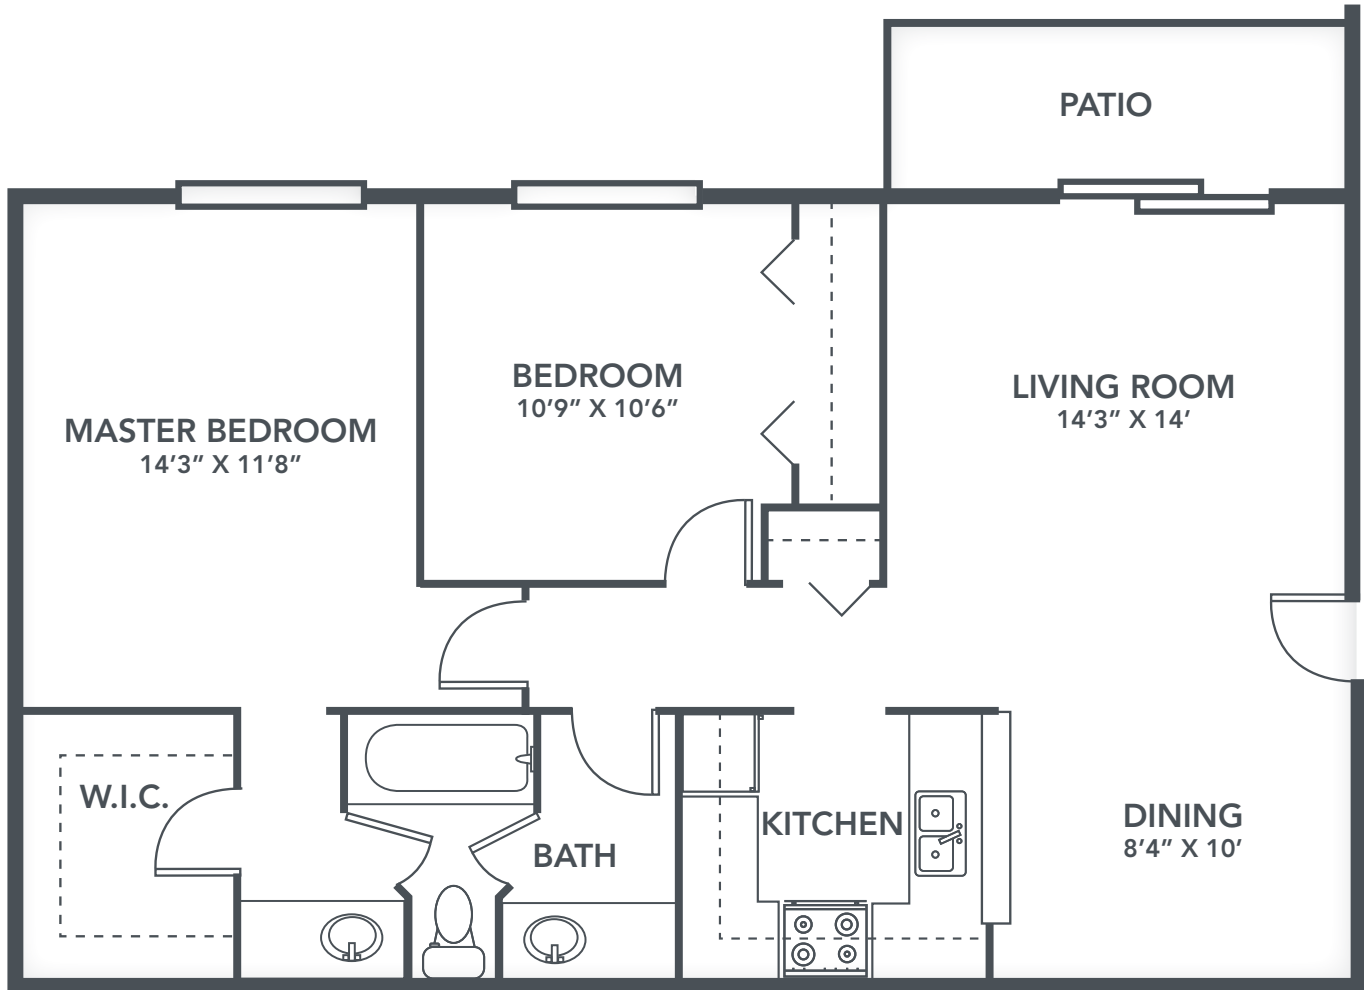

DORCHESTER

2 Bed, 1 Bath | 960 Sq. Ft.

1st & 2nd Floors Only – 1800 Buildings