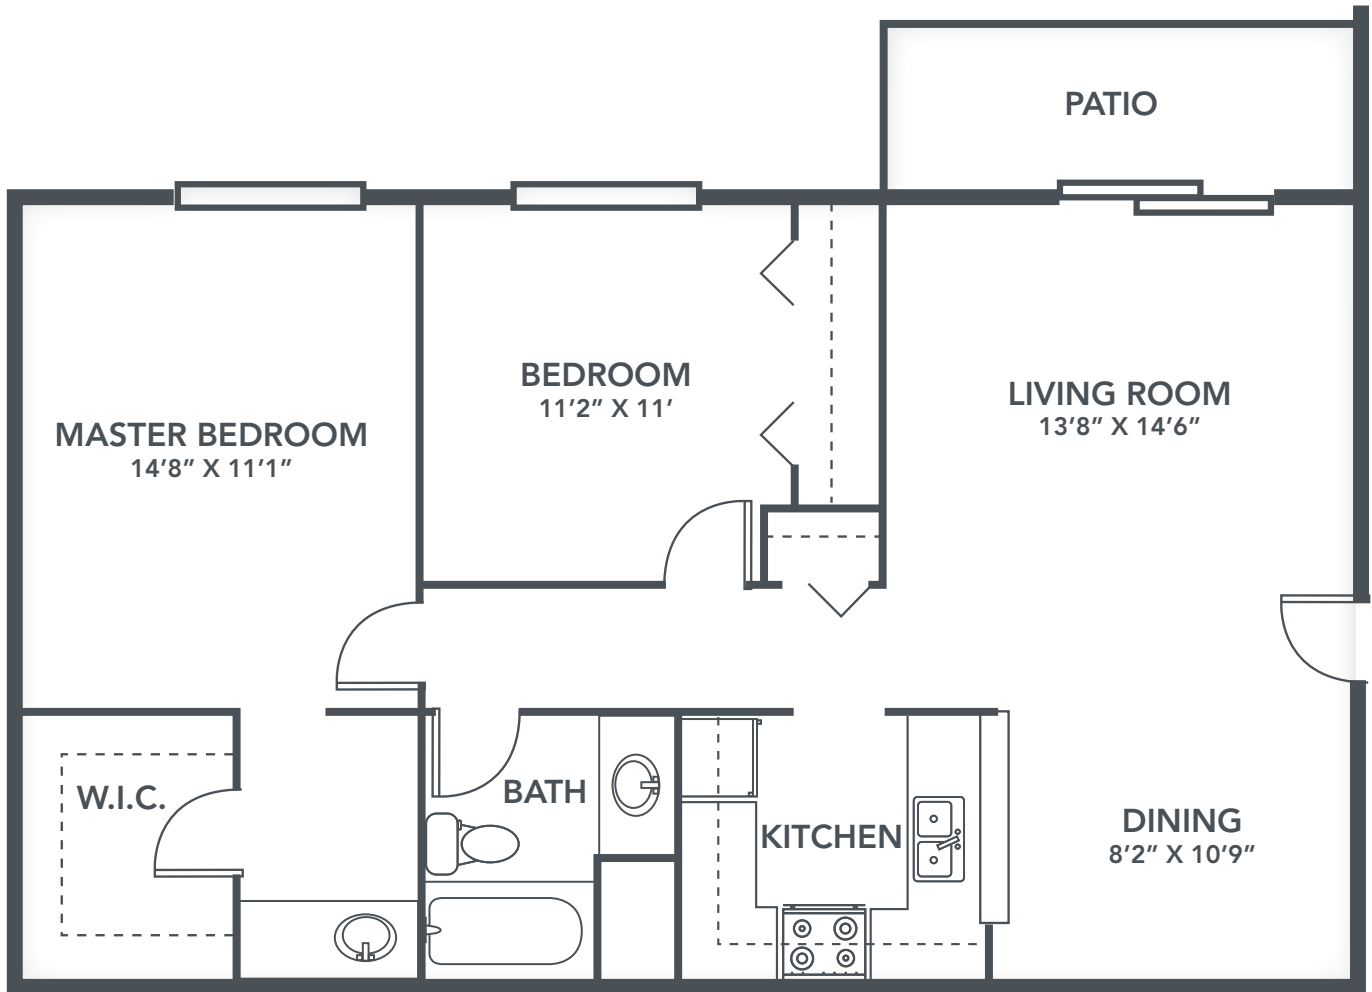

CEDAR

2 Bed, 1 Bath | 960 Sq. Ft.

1st Floor Only – 1900 Buildings